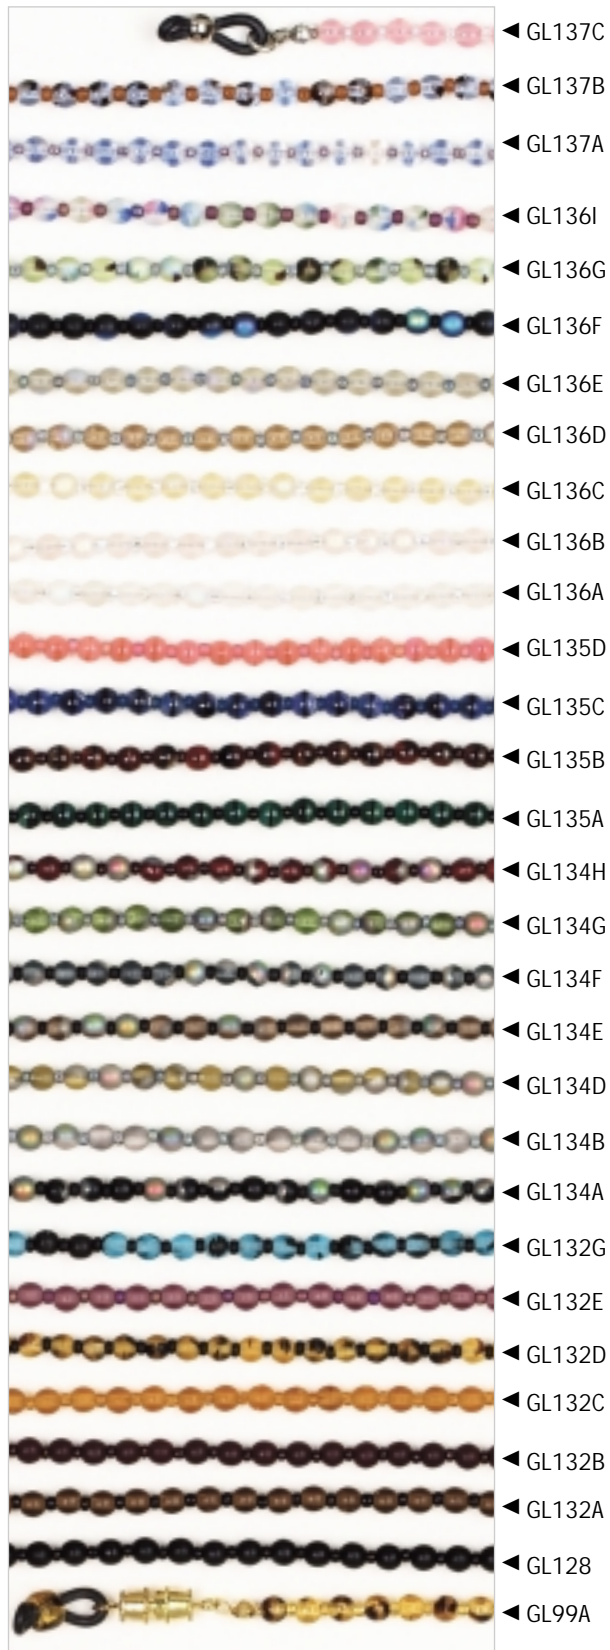

Gina Collection

Czech Glass (small)

These styles do not convert to a necklace but can be special ordered with lobster claw clasp

Ana Collection

Czech Glass

These styles do not convert to a necklace but can be special ordered with lobster claw clasp