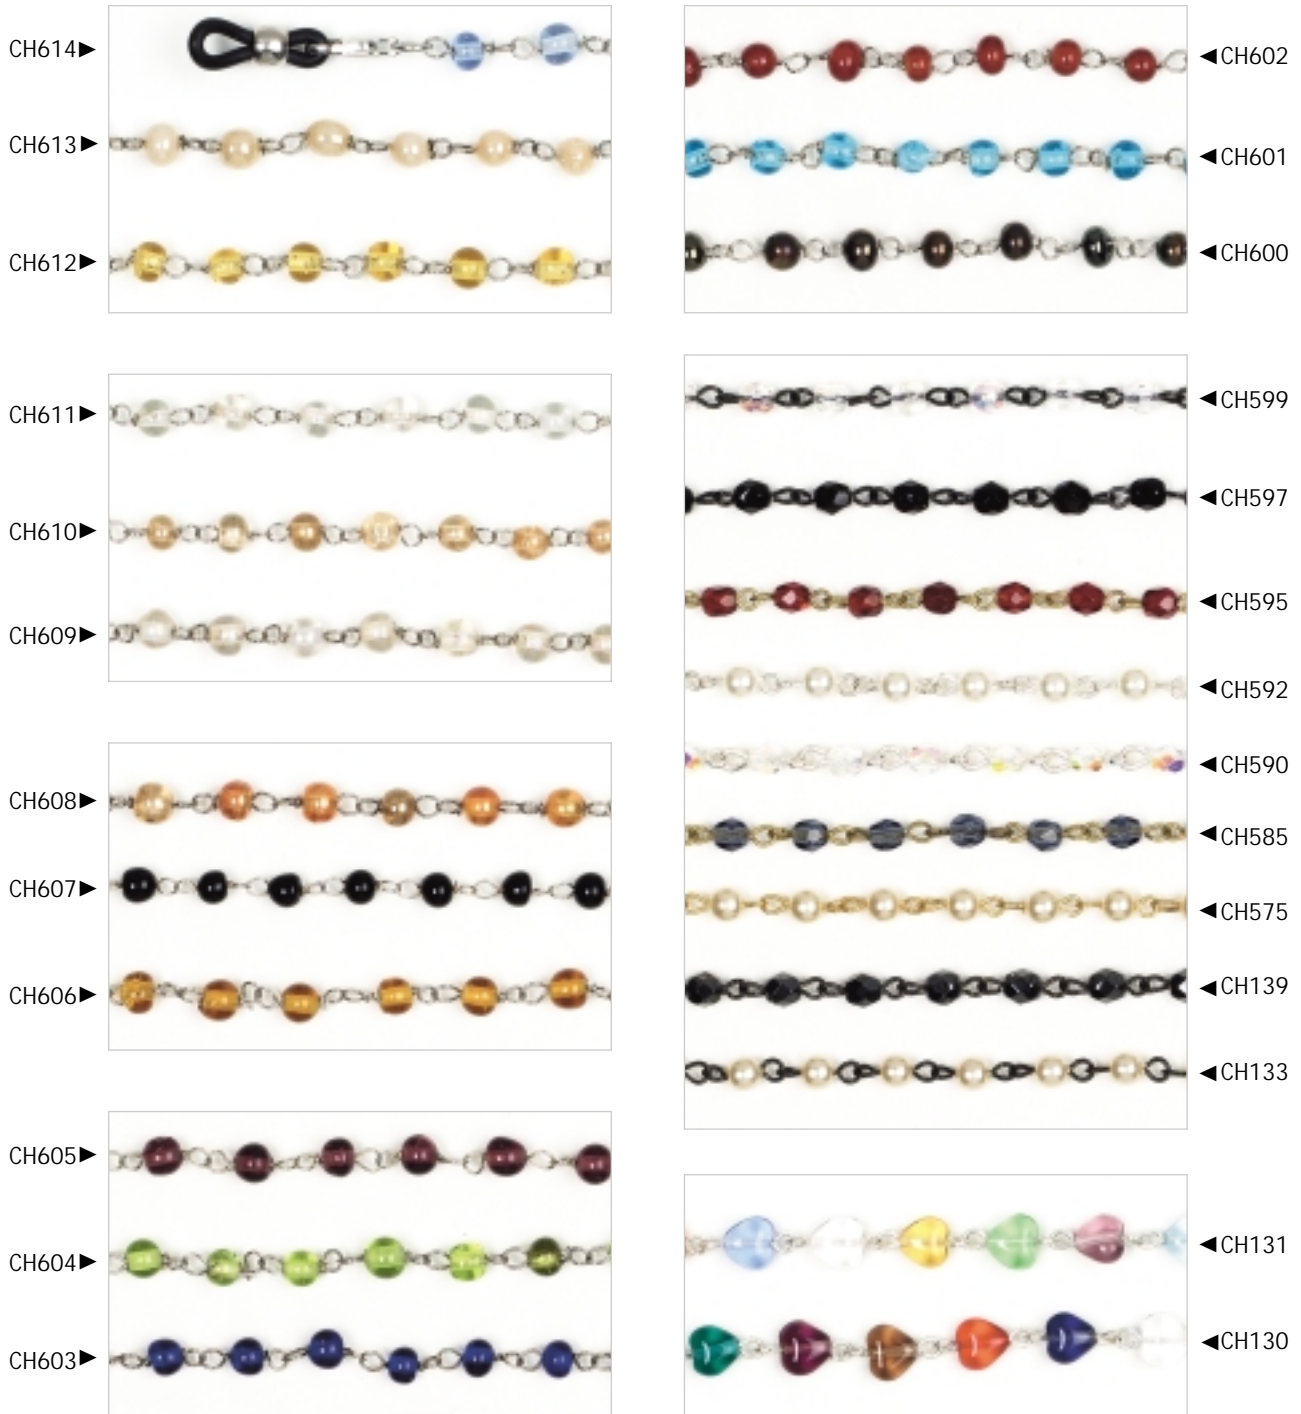

# Diane Taylor Designs

UNIQUE HAND BEADED EYEGLASS LEASHES AND NECKLACES

## ***Marcy Collection***

Chain with Glass

*Also available w/loop attachment*